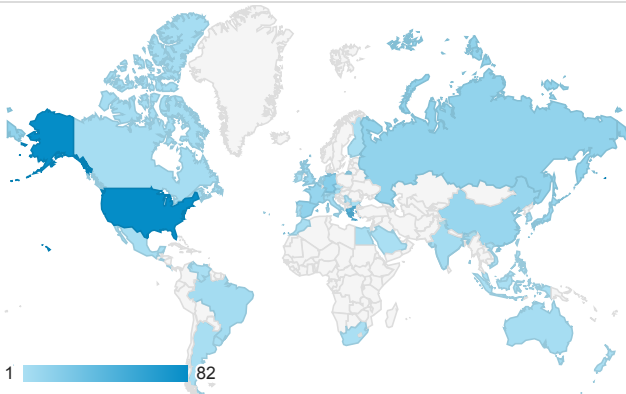

My Dashboard

Dec 1, 2015 - Dec 31, 2015

New Users

Users

Sessions

Sessions by Browser

Browser	Sessions
Chrome	236
Firefox	86
Safari	11
Internet Explorer	6
Opera	3
Edge	1

Avg. Session Duration and Pages / Session