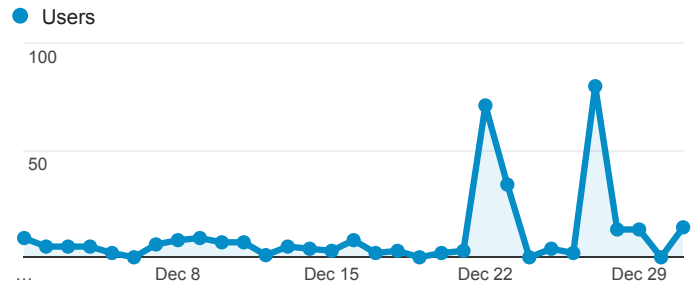

My Dashboard

Dec 1, 2015 - Dec 31, 2015

New Users

Users

Sessions

Sessions by Browser

Browser	Sessions
Chrome	236
Firefox	86
Safari	11
Internet Explorer	6
Opera	3
Edge	1

Avg. Session Duration and Pages / Session