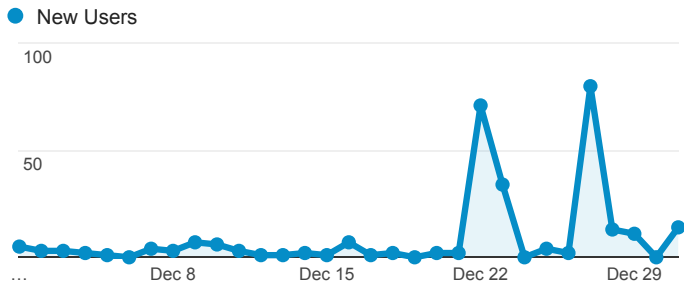

My Dashboard

Dec 1, 2015 - Dec 31, 2015

New Users

Users

Sessions

Sessions by Browser

Browser	Sessions
Chrome	236
Firefox	86
Safari	11
Internet Explorer	6
Opera	3
Edge	1

Avg. Session Duration and Pages / Session