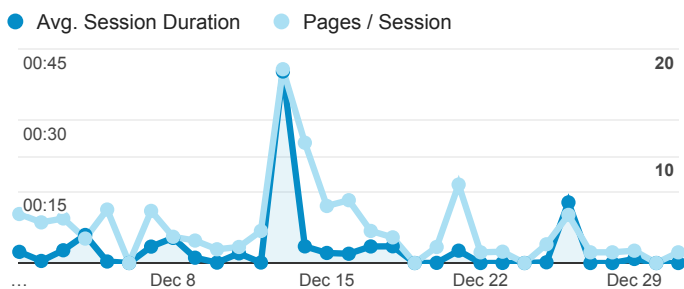

My Dashboard

Dec 1, 2015 - Dec 31, 2015

New Users

Users

Sessions

Sessions by Browser

Browser	Sessions
Chrome	236
Firefox	86
Safari	11
Internet Explorer	6
Opera	3
Edge	1

Avg. Session Duration and Pages / Session