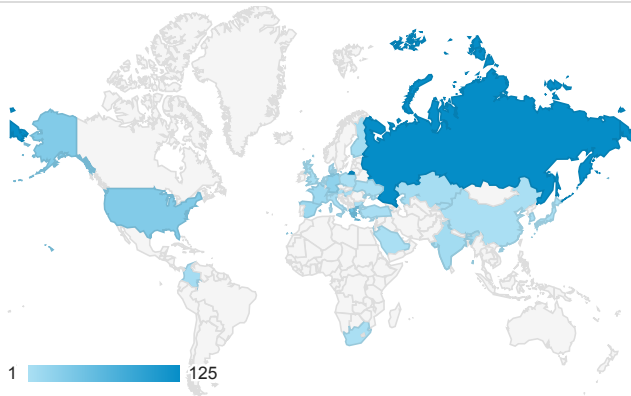

My Dashboard

Dec 1, 2016 - Dec 31, 2016

All Users
100.00% Sessions

New Users

Users

Sessions

Sessions by Browser

Browser	Sessions
Chrome	119
Firefox	95
Safari	48
YaBrowser	28
Opera	18
Internet Explorer	6

Pageviews and % New Sessions by Country

Country	Pageviews	% New Sessions
Greece	258	28.57%
Russia	173	67.20%
Germany	81	28.57%
United States	68	93.55%
Spain	53	50.00%
Switzerland	27	0.00%
Hong Kong	25	100.00%
(not set)	23	100.00%
France	20	10.00%
Colombia	14	20.00%

Bounce Rate

Avg. Session Duration and Pages / Session